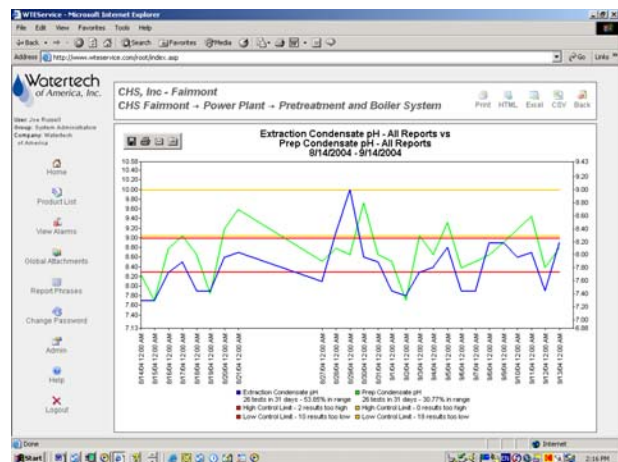

www.wteservice.com

Data Logging and Communications

- Access to reports from anywhere via the internet
- Real time availability of operator logs and service reports
- Immediate access to MSDS, equipment inspections, test procedures, and training materials
- Detailed E-mail alarm notifications

- Multiple security levels for various users
- Secure data storage creating a permanent record
- Graphing package for tests and logging
- Time and date stamp test results
- Ability to export test data