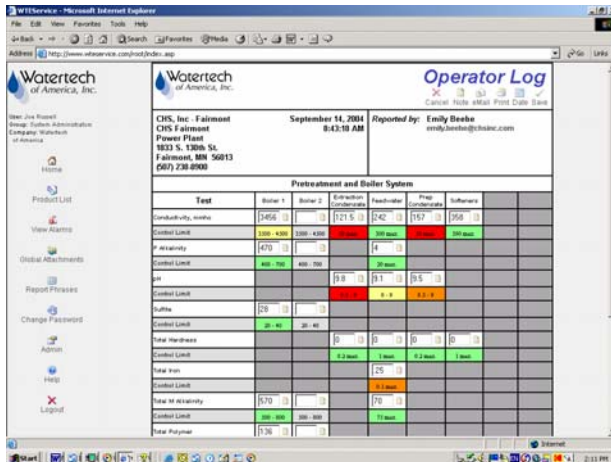

www.wteservice.com

Data Logging and Communications

- Access to reports from anywhere via the internet
- Real time availability of operator logs and service reports
- Immediate access to MSDS, equipment inspections, test procedures, and training materials
- Detailed E-mail alarm notifications

- Multiple security levels for various users
- Secure data storage creating a permanent record
- Graphing package for tests and logging
- Time and date stamp test results
- Ability to export test data