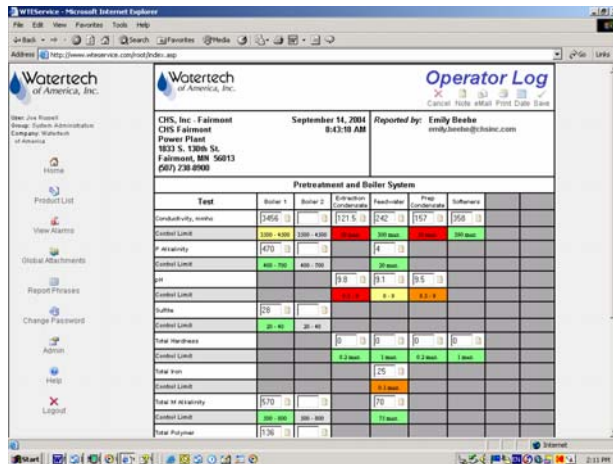

Watertech of America, Inc.

9415 W. Forest Home Ave.
Hales Corners, Wisconsin 53130
414-425-3339
414-425-3362 FAX

www.wteservice.com

Data Logging and Communications

- Access to reports from anywhere via the internet
- Real time availability of operator logs and service reports
- Immediate access to MSDS, equipment inspections, test procedures, and training materials
- Detailed E-mail alarm notifications

- Multiple security levels for various users
- Secure data storage creating a permanent record
- Graphing package for tests and logging
- Time and date stamp test results
- Ability to export test data

For more information, call: (414) 425-3339

Watertech of America, Inc. is a progressive Wisconsin-based water treatment company. Our manufacturing facility is located in Milwaukee, WI. We provide service and support for a variety of institutional and industrial accounts throughout the Midwestern United States.

Watertech of America, Inc. provides state-of-the-art treatment programs for the control of deposits scale, corrosion, and microbiological growth in commercial and industrial water systems.

wteservice is only available as part of a Watertech water treatment program.