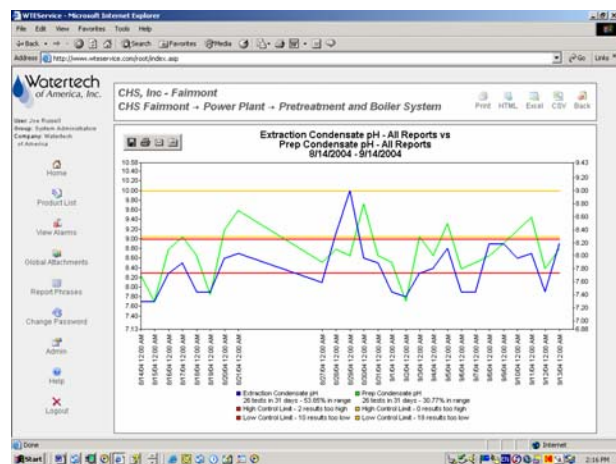

Watertech of America, Inc.

9415 W. Forest Home Ave.
Hales Corners, Wisconsin 53130
414-425-3339
414-425-3362 FAX

www.wteservice.com

Data Logging and Communications

- Access to reports from anywhere via the internet
- Real time availability of operator logs and service reports
- Immediate access to MSDS, equipment inspections, test procedures, and training materials
- Detailed E-mail alarm notifications

- Multiple security levels for various users
- Secure data storage creating a permanent record
- Graphing package for tests and logging
- Time and date stamp test results
- Ability to export test data